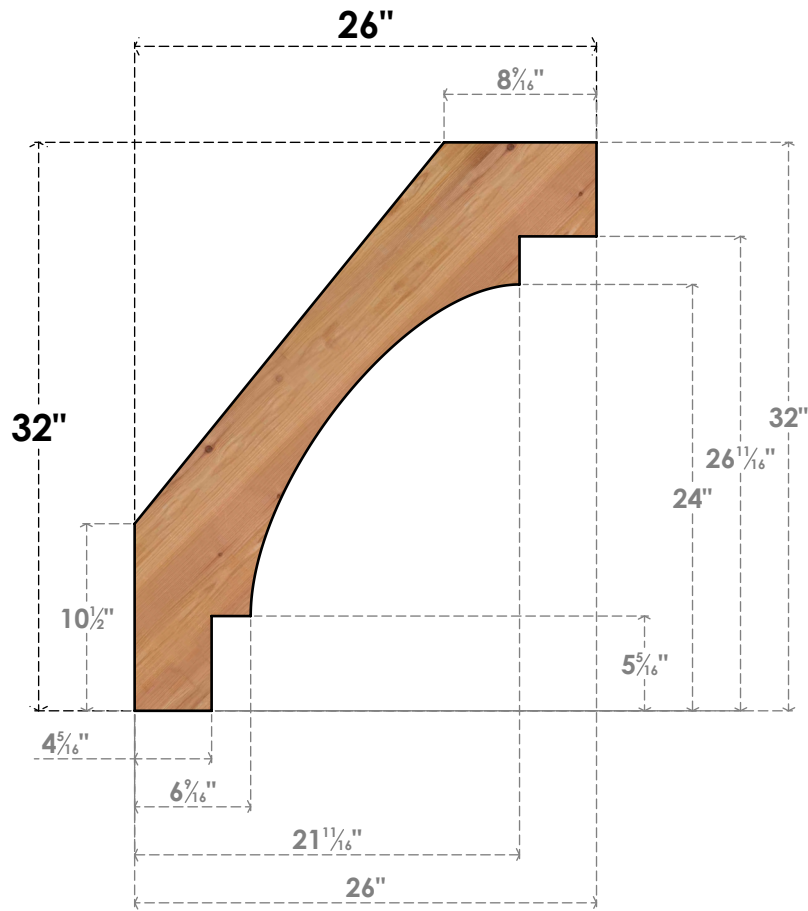

BRC04X26X32MRC00SWR

3 1/2"W X 26"D X 32"H MERCED SMOOTH BRACE, WESTERN RED CEDAR

SIDE

FRONT

EKENA MILLWORK
 2300 WEST MAIN ST.
 CLARKSVILLE, TX 75426
 TOLL FREE: 866-607-0453
 WWW.EKENAMILLWORK.COM

NOTES

1. INSTALLATION TO BE COMPLETED IN ACCORDANCE WITH MANUFACTURER'S SPECIFICATIONS.
2. DRAWING MAY NOT BE TO SCALE
3. THIS DRAWING IS INTENDED FOR DESIGN AND PLANNING PURPOSES ONLY.
4. ALL INFORMATION CONTAINED HEREIN WAS CURRENT AT THE TIME OF DEVELOPMENT BUT MUST BE REVIEWED AND APPROVED BY THE PRODUCT MANUFACTURER TO BE CONSIDERED ACCURATE.
5. PRODUCTS ARE NOT KILN DRIED. THIS ITEM IS UNIQUE AND WILL CONTAIN THE NATURAL VARIATIONS THAT THE WOOD SPECIES OFFERS. THIS MAY RESULT IN VARIATIONS UP TO 1/4"