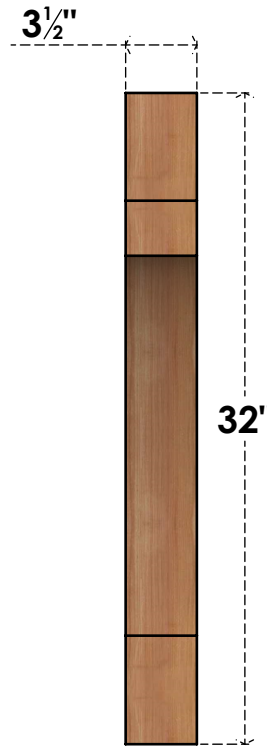

BRC04X26X32MRC00SWR

3 1/2"W X 26"D X 32"H MERCED SMOOTH BRACE, WESTERN RED CEDAR

SIDE

FRONT

EKENA MILLWORK
 2300 WEST MAIN ST.
 CLARKSVILLE, TX 75426
 TOLL FREE: 866-607-0453
 WWW.EKENAMILLWORK.COM

NOTES

1. INSTALLATION TO BE COMPLETED IN ACCORDANCE WITH MANUFACTURER'S SPECIFICATIONS.
2. DRAWING MAY NOT BE TO SCALE
3. THIS DRAWING IS INTENDED FOR DESIGN AND PLANNING PURPOSES ONLY.
4. ALL INFORMATION CONTAINED HEREIN WAS CURRENT AT THE TIME OF DEVELOPMENT BUT MUST BE REVIEWED AND APPROVED BY THE PRODUCT MANUFACTURER TO BE CONSIDERED ACCURATE.
5. PRODUCTS ARE NOT KILN DRIED. THIS ITEM IS UNIQUE AND WILL CONTAIN THE NATURAL VARIATIONS THAT THE WOOD SPECIES OFFERS. THIS MAY RESULT IN VARIATIONS UP TO 1/4"